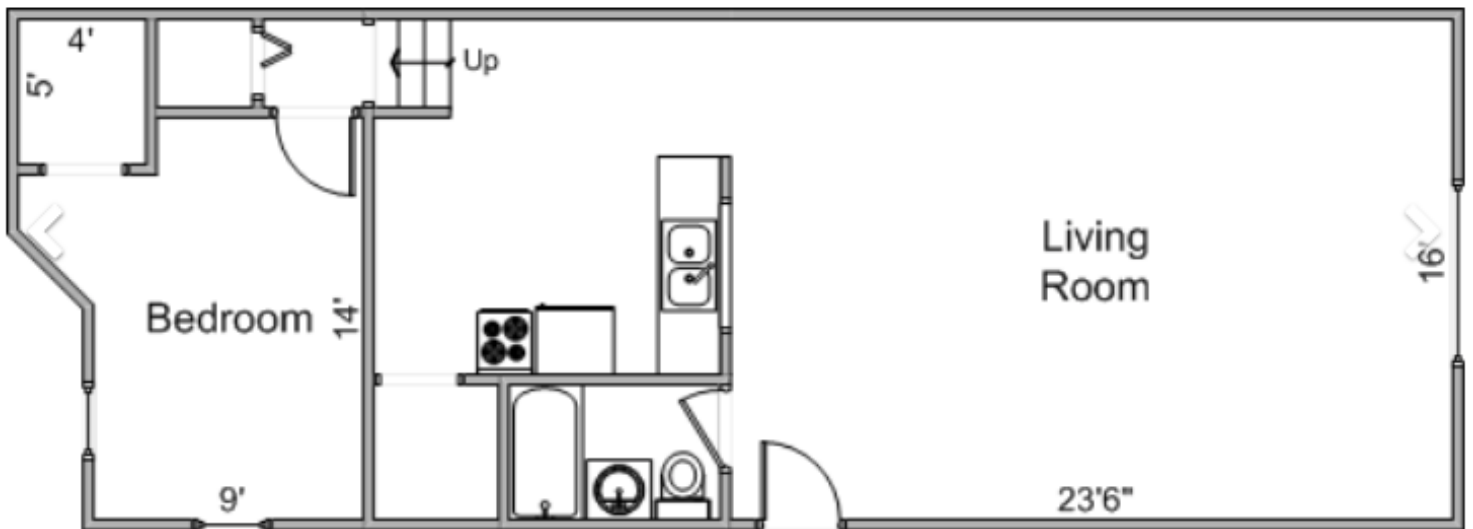

442 State Street- 1A

Sq Ft: 528

Bed: 1

Bath: 1

Floor plan and dimensions may vary

jdmccormick.com 608.819.6500