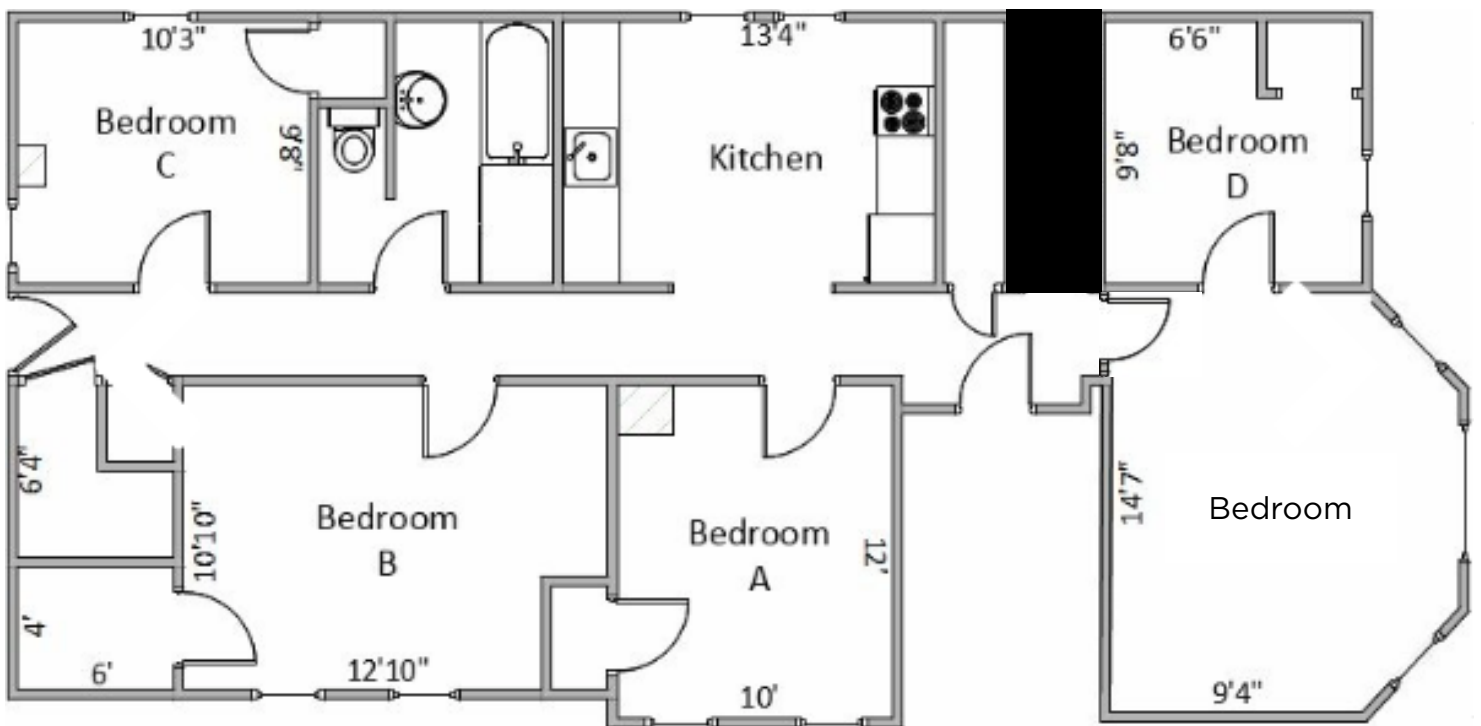

544 State St

Bed: 4
Bath: 1

840 sq ft

Floor plan and dimensions may vary