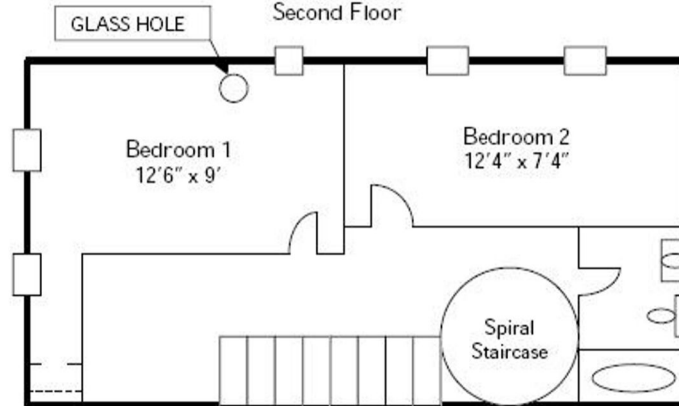

Firehouse- 1329 W Dayton Street

Sq Ft: 1200

Bed: 3

Bath: 1.5

Floor plan and dimensions may vary

First Floor

Second Floor

Third Floor