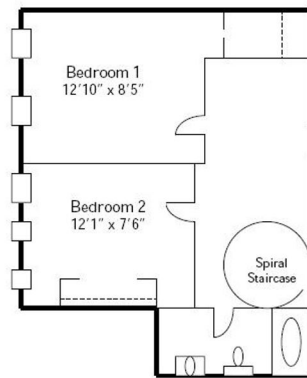

Firehouse- 1331 W Dayton Street

Sq Ft: 1200

Bed: 3

Bath: 1.5

Floor plan and dimensions may vary

First Floor

Second Floor

Third Floor Loft