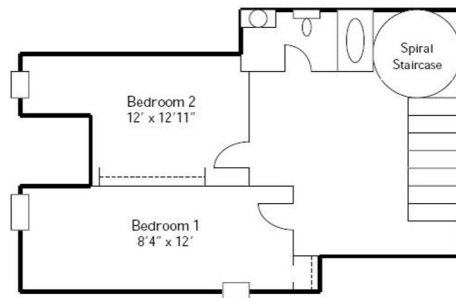

Firehouse- 137 N Randall Avenue

Sq Ft: 1200

Bed: 3

Bath: 1.5

Floor plan and dimensions may vary

First Floor

Second Floor

Third Floor Loft