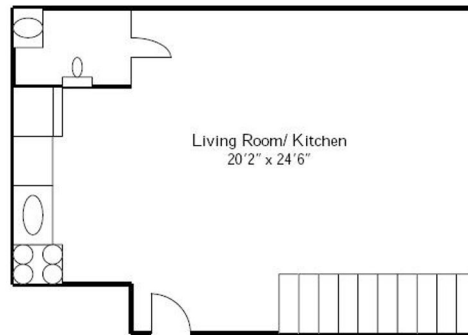

# Firehouse- 139 N Randall Avenue

**Sq Ft:** 1200

**Bed:** 3

**Bath:** 1.5

Floor plan and dimensions may vary

First Floor

Second Floor

Third Floor Loft