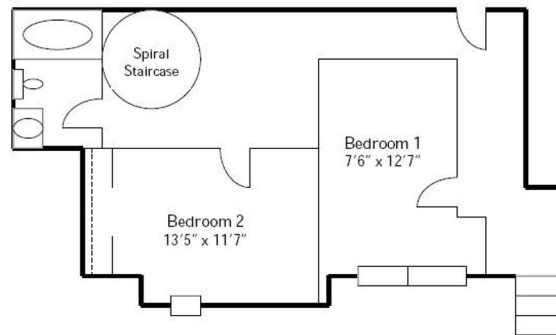

# Firehouse- 139 N Randall Avenue

**Sq Ft:** 1200

**Bed:** 3

**Bath:** 1.5

Floor plan and dimensions may vary

First Floor

Second Floor

Third Floor Loft