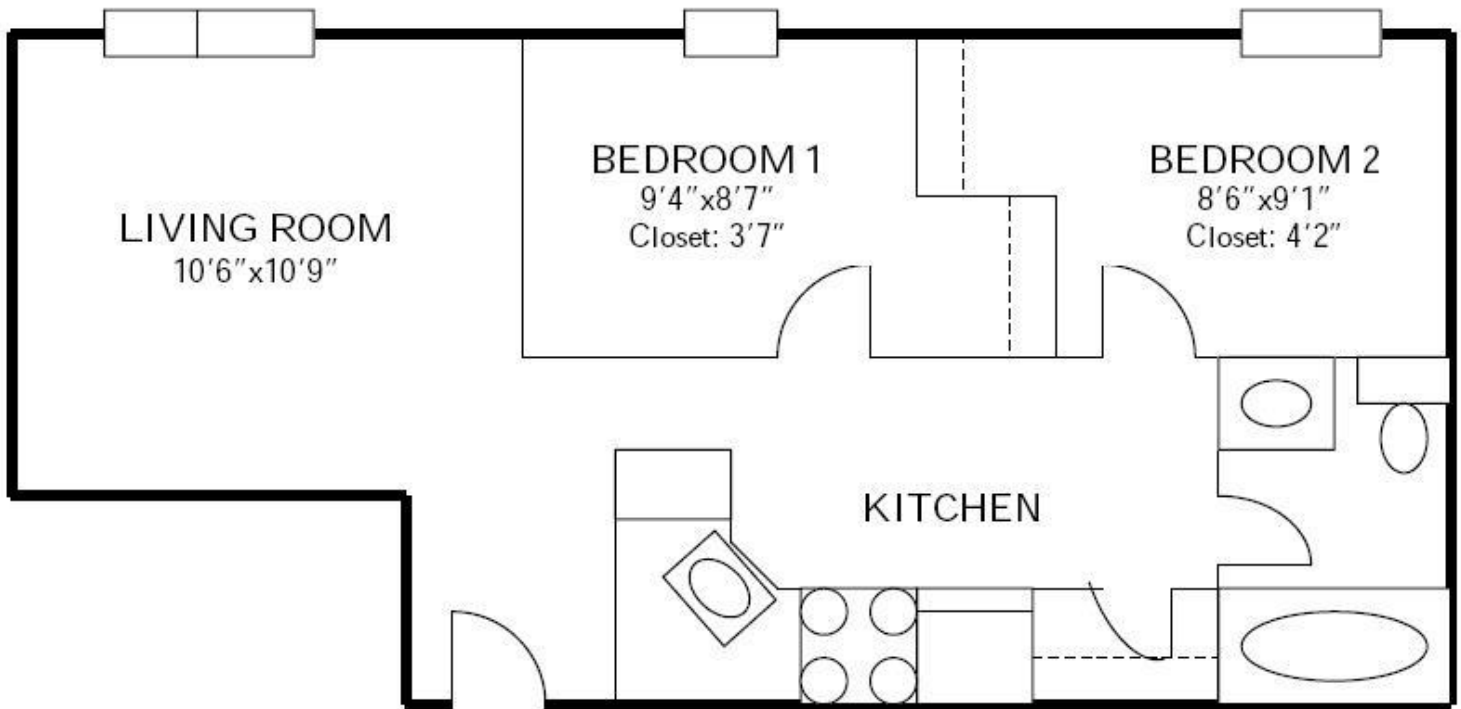

210 Lakelawn Place #1D, #2D & #3E

Bed: 2
Bath: 1

Floor plan and dimensions may vary

jdmccormick.com 608.819.6500