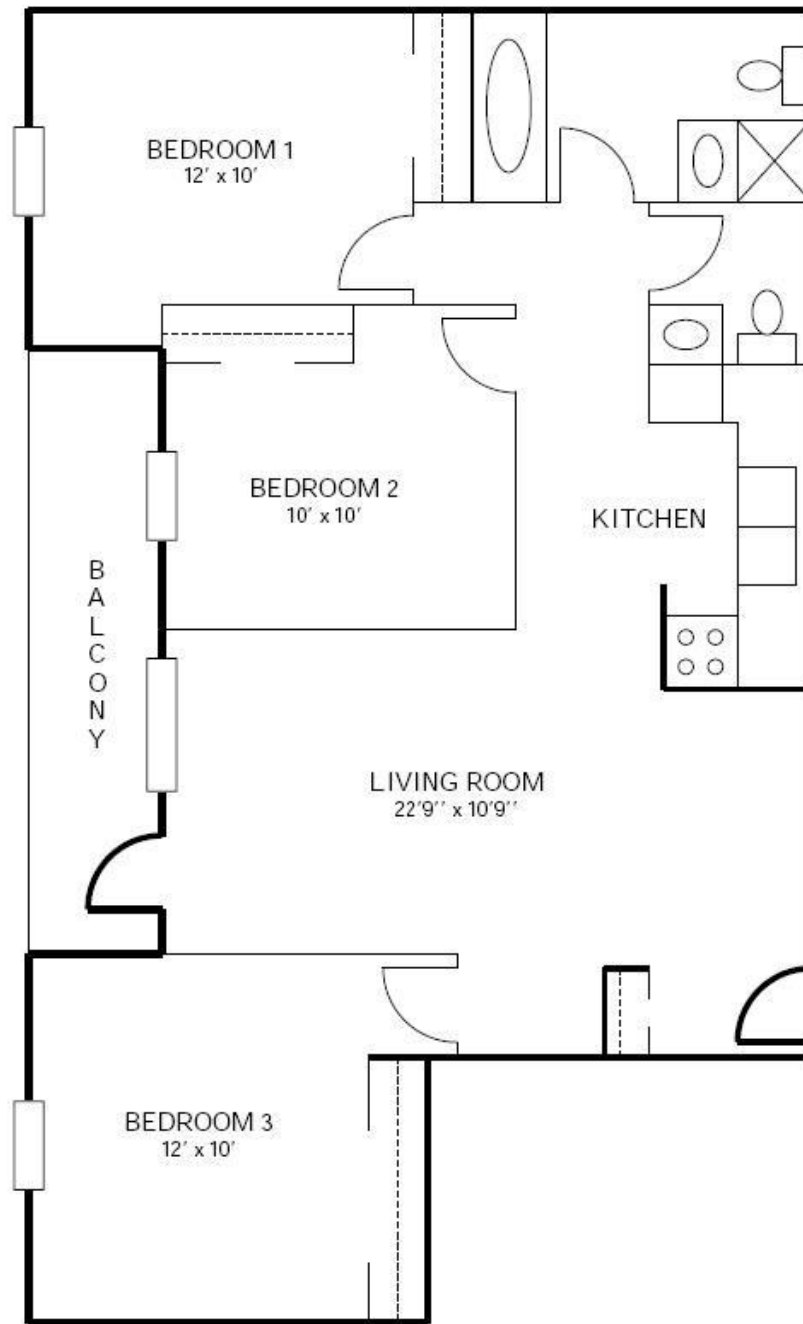

515 State Street #2A, #3A & #4A

Sq Ft: 1220

Bed: 3

Bath: 2

Floor plan and dimensions may vary

jdmccormick.com 608.819.6500