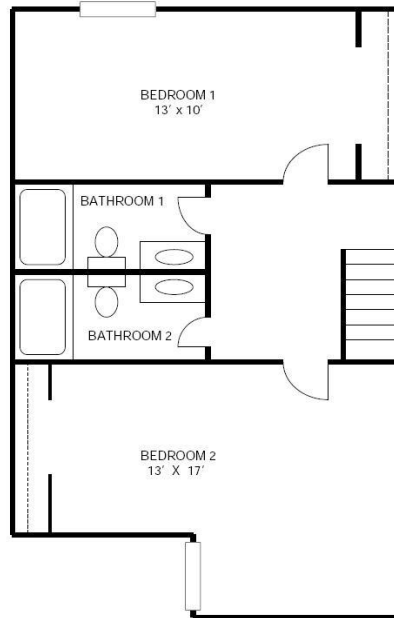

Campus Corner- 1035 Spring Street

Sq Ft: 950

Bed: 2

Bath: 2

Floor plan and dimensions may vary

(ACTUAL FLOOR PLAN & DIMENSIONS MAY VARY)

SECOND FLOOR

jdmccormick.com 608.819.6500