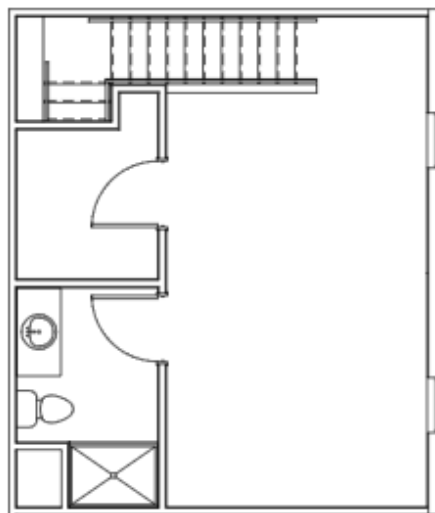

Model: ASH
Sq Ft: 649
Bed: 1 +LOFT
Bath: 2

FIRST FLOOR

SECOND FLOOR

Floor plan and dimensions may vary

Model: PINE
Sq Ft: 656
Bed: 1 + LOFT
Bath: 2

FIRST FLOOR

SECOND FLOOR

Floor plan and dimensions may vary

Model: PINE
Sq Ft: 686
Bed: 1 + LOFT
Bath: 2

FIRST FLOOR

SECOND FLOOR

Floor plan and dimensions may vary