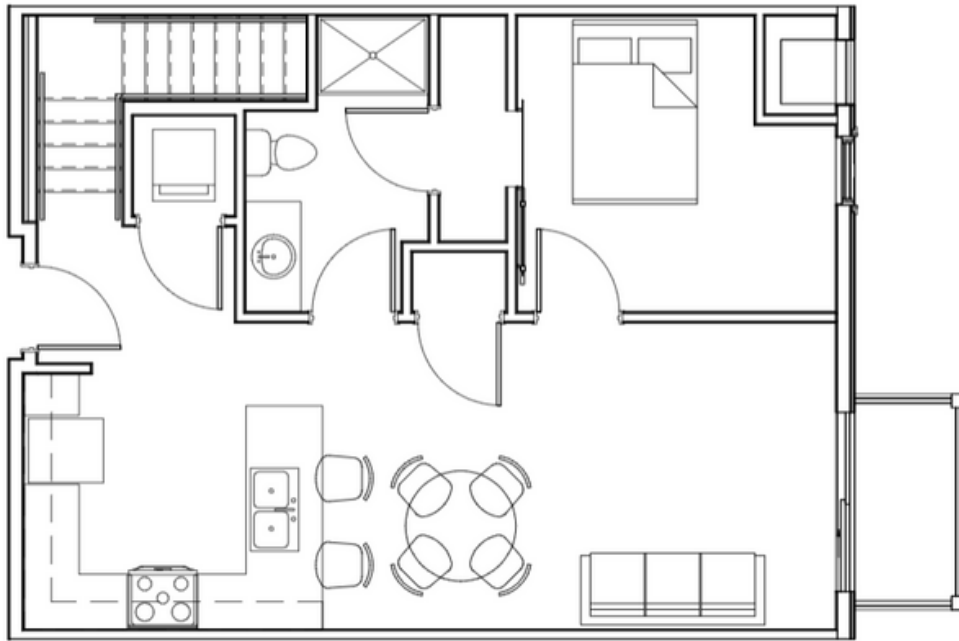

Model: ASH
Sq Ft: 649
Bed: 1 +LOFT
Bath: 2

FIRST FLOOR

SECOND FLOOR

Floor plan and dimensions may vary

Model: PINE
Sq Ft: 656
Bed: 1 + LOFT
Bath: 2

FIRST FLOOR

SECOND FLOOR

Floor plan and dimensions may vary

Model: PINE
Sq Ft: 686
Bed: 1 + LOFT
Bath: 2

FIRST FLOOR

SECOND FLOOR

Floor plan and dimensions may vary