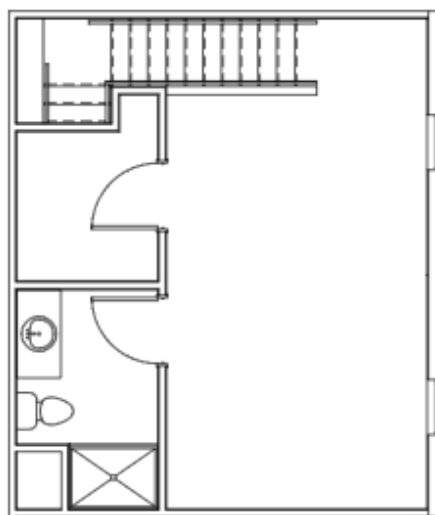

Model: ASH
Sq Ft: 649
Bed: 1 +LOFT
Bath: 2

FIRST FLOOR

SECOND FLOOR

Floor plan and dimensions may vary

Model: PINE
Sq Ft: 656
Bed: 1 + LOFT
Bath: 2

FIRST FLOOR

SECOND FLOOR

Floor plan and dimensions may vary

Model: PINE
Sq Ft: 686
Bed: 1 + LOFT
Bath: 2

FIRST FLOOR

SECOND FLOOR

Floor plan and dimensions may vary