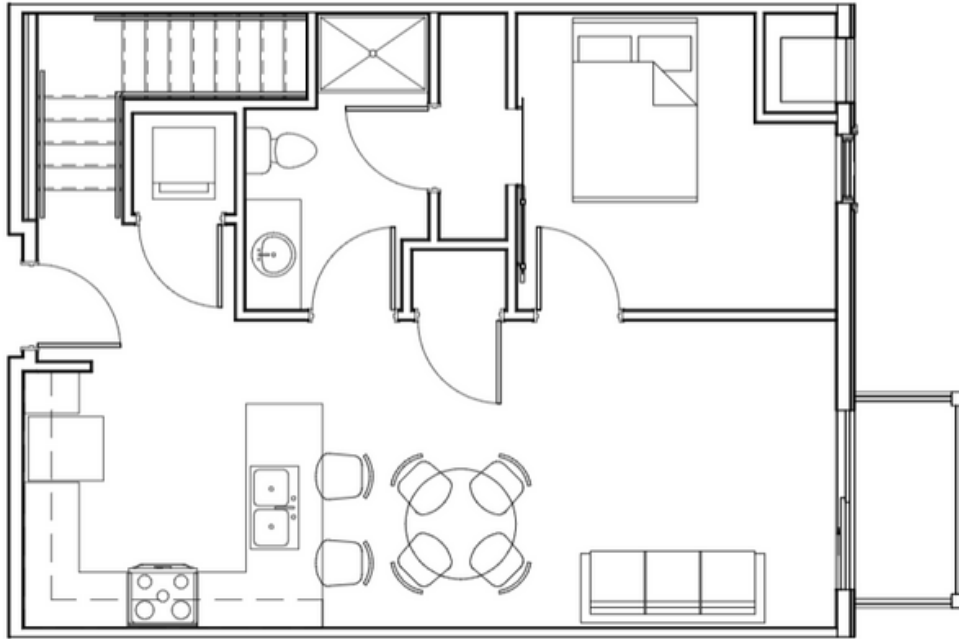

Model: ASH
Sq Ft: 649
Bed: 1 +LOFT
Bath: 2

FIRST FLOOR

SECOND FLOOR

Floor plan and dimensions may vary

Model: PINE
Sq Ft: 656
Bed: 1 + LOFT
Bath: 2

FIRST FLOOR

SECOND FLOOR

Floor plan and dimensions may vary

Model: PINE
Sq Ft: 686
Bed: 1 + LOFT
Bath: 2

FIRST FLOOR

SECOND FLOOR

Floor plan and dimensions may vary