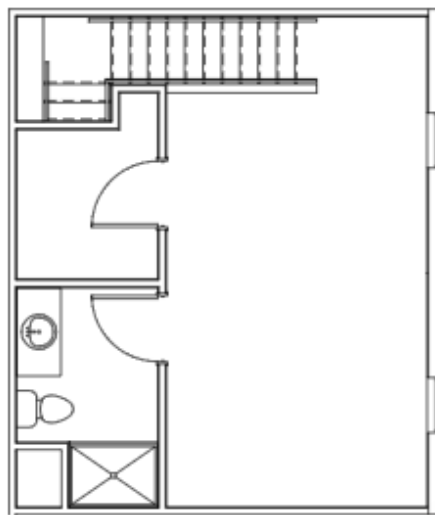

Model: ASH
Sq Ft: 649
Bed: 1 +LOFT
Bath: 2

FIRST FLOOR

SECOND FLOOR

Floor plan and dimensions may vary

Model: PINE
Sq Ft: 656
Bed: 1 + LOFT
Bath: 2

FIRST FLOOR

SECOND FLOOR

Floor plan and dimensions may vary

Model: PINE
Sq Ft: 686
Bed: 1 + LOFT
Bath: 2

FIRST FLOOR

SECOND FLOOR

Floor plan and dimensions may vary