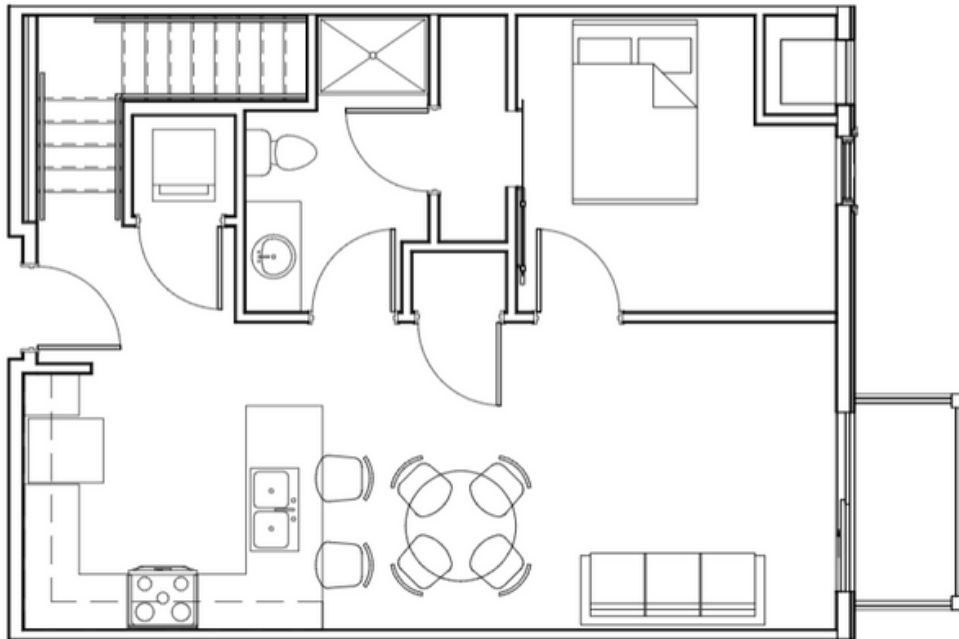

Model: ASH
Sq Ft: 649
Bed: 1 +LOFT
Bath: 2

FIRST FLOOR

SECOND FLOOR

Floor plan and dimensions may vary

Model: PINE
Sq Ft: 656
Bed: 1 + LOFT
Bath: 2

FIRST FLOOR

SECOND FLOOR

Floor plan and dimensions may vary

Model: PINE
Sq Ft: 686
Bed: 1 + LOFT
Bath: 2

FIRST FLOOR

SECOND FLOOR

Floor plan and dimensions may vary