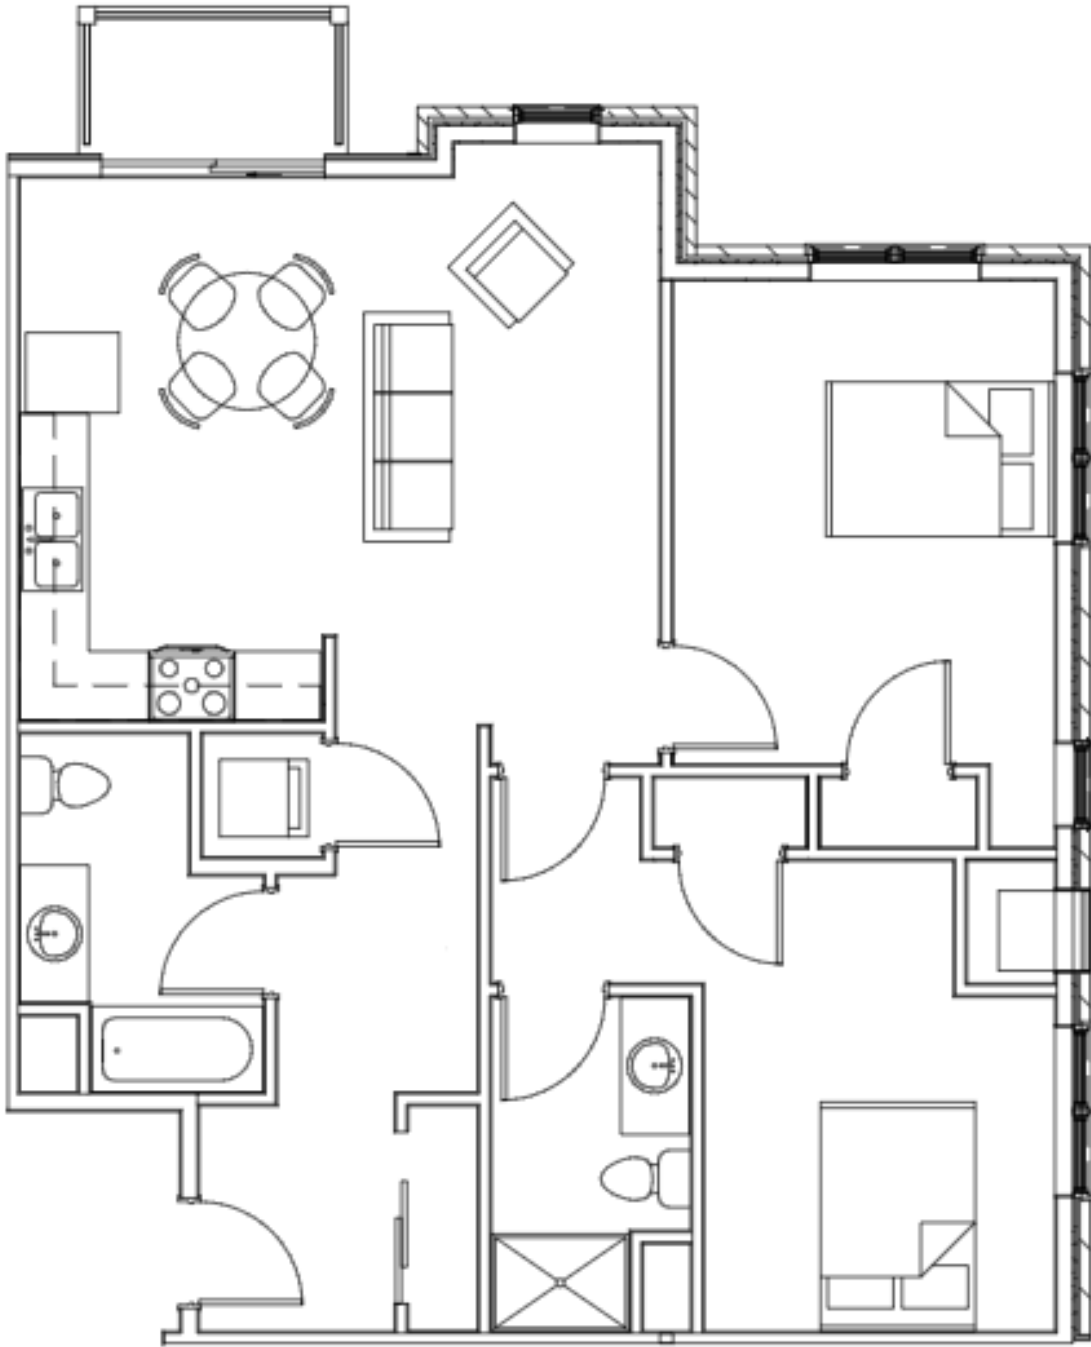

BROAD
BRANCH
APARTMENTS

Model: Cardinal

Sq Ft: 955

Bed: 2

Bath: 2

Floor plan and dimensions may vary