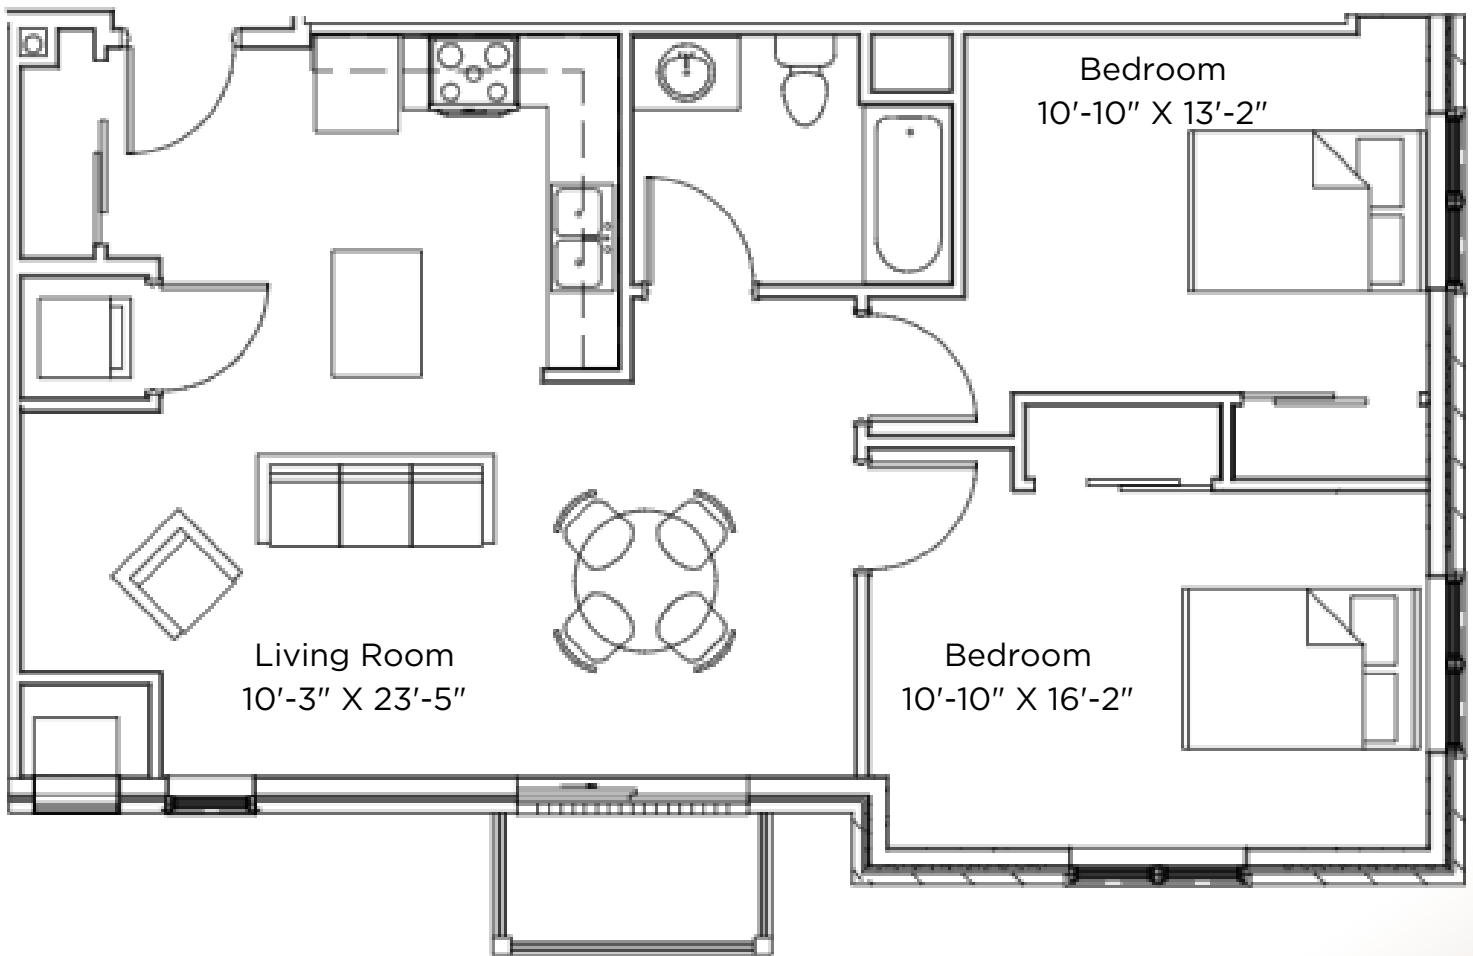

Model: PINE

Sq Ft: 865

Bed: 2

Bath: 1

Floor plan and dimensions may vary