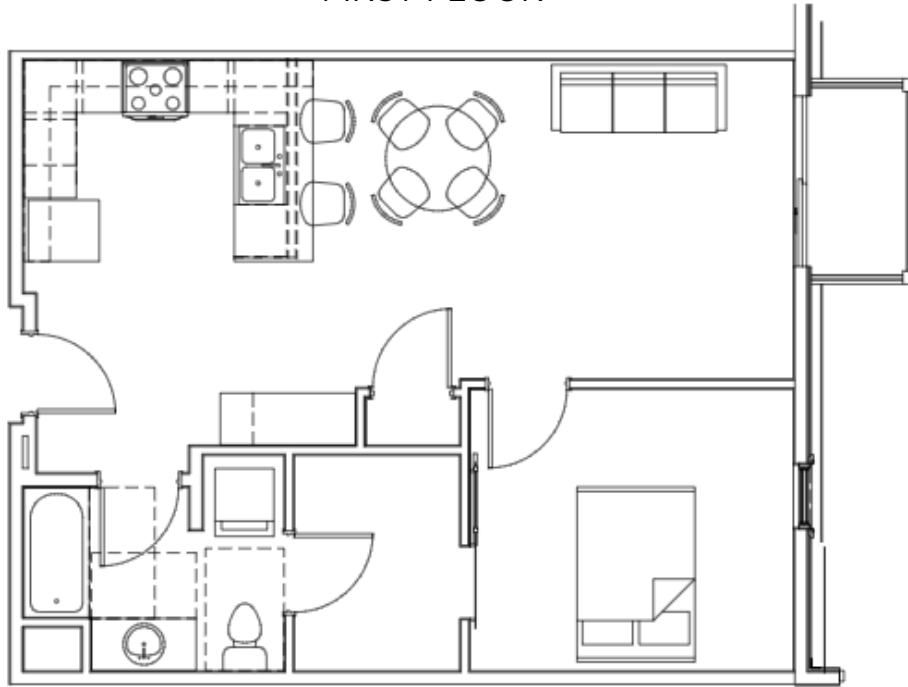

BROAD  
BRANCH  
APARTMENTS

**Model:** Pheasant  
**Sq Ft:** 649  
**Bed:** 1 + LOFT  
**Bath:** 2

FIRST FLOOR

SECOND FLOOR

Floor plan and dimensions may vary

  
BROAD  
BRANCH  
APARTMENTS

**Model:** Flamingo 1

**Sq Ft:** 656

**Bed:** 1 + LOFT

**Bath:** 2

FIRST FLOOR

SECOND FLOOR

Floor plan and dimensions may vary

  
BROAD  
BRANCH  
APARTMENTS

**Model:** Flamingo 1

**Sq Ft:** 686

**Bed:** 1 + LOFT

**Bath:** 2

FIRST FLOOR

SECOND FLOOR

Floor plan and dimensions may vary