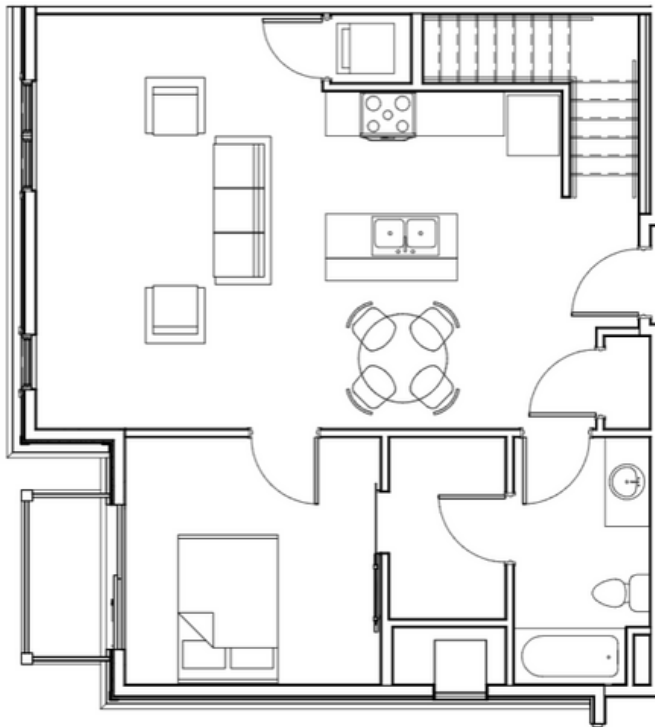

Model: SPRUCE

Sq Ft:

Bed: 2 + DEN

Bath: 2

FIRST FLOOR

SECOND FLOOR

Floor plan and dimensions may vary